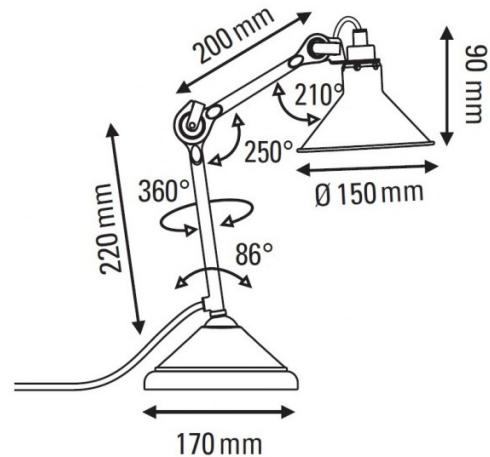

The Lampe Gras No. 207 table light has a lovely black steel body paired with a beautiful wooden base and coloured shade that can direct the light where you need, available in 6 finishes, yellow, red, chrome, black, white and blue. The structure is also flexible, with a movable shade, arm and a stem which can rotate 360°. A vintage design with full function that will stay timeless and iconic in your interior.

PRODUCT SPECIFICATION

Light Source: 1 x max 15W G9 LED (excluded)

IP Code: 20

Dimming: In line on/off switch included on cable

Dimensions: Ø15cm shade
9cm shade height
20cm arm
22cm stem
Ø17cm base
214cm cable length