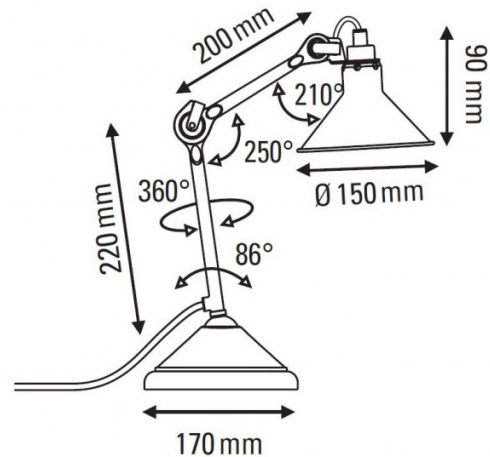

The Lampe Gras No. 207 table light has a lovely black steel body paired with a beautiful wooden base and coloured shade that can direct the light where you need, available in 6 finishes, yellow, red, chrome, black, white and blue. The structure is also flexible, with a movable shade, arm and a stem which can rotate 360°. A vintage design with full function that will stay timeless and iconic in your interior.

## PRODUCT SPECIFICATION

**Light Source:** 1 x max 15W G9 LED (excluded)

**IP Code:** 20

**Dimming:** In line on/off switch included on cable

**Dimensions:** Ø15cm shade  
9cm shade height  
20cm arm  
22cm stem  
Ø17cm base  
214cm cable length