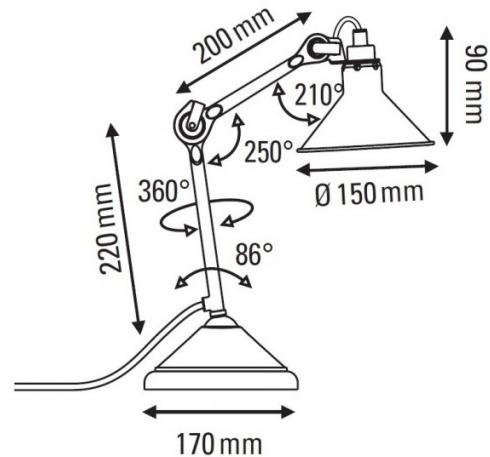

### Lampe Gras No. 207 Table Lamp by DCW éditions

Designed by Bernard-Albin Gras, the Lampe Gras No. 207 is a gorgeous table lamp that has full adjustability, perfect for use as a reading/task light. Gras first designed the table light in 1921, creating the [Lampe Gras collection](#) for use in professional and industrial spaces. An innovative design at the time, many of his peers gave acclaim to the lamp, holding it up as a new standard and technology in 20th century lighting design.

## PRODUCT SPECIFICATION

- Light Source:** 1 x max 15W G9 LED (excluded)
- IP Code:** 20
- Dimming:** In line on/off switch included on cable
- Dimensions:**
  - Ø15cm shade
  - 9cm shade height
  - 20cm arm
  - 22cm stem
  - Ø17cm base
  - 214cm cable length