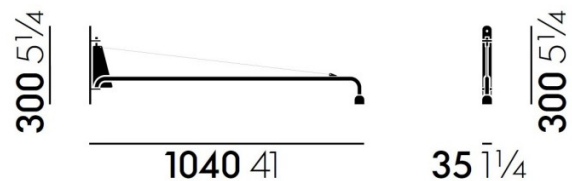

This light needs to be installed near a socket as it comes with a cable and plug.

PRODUCT SPECIFICATION

Light Source: 1 x max 12W E27 LED (included)

IP Code: 20

Dimming: In line dimmer included on cable.

Dimensions: 104cm depth from wall
30cm wall bracket height
Cable Length: 395cm