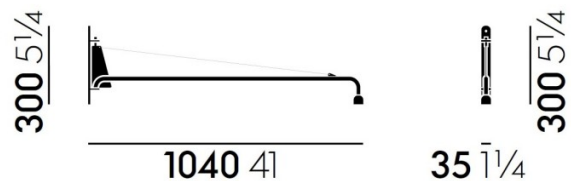

This light needs to be installed near a socket as it comes with a cable and plug.

PRODUCT SPECIFICATION

Light Source: 1 x max 12W E27 LED (included)

IP Code: 20

Dimming: In line dimmer included on cable.

Dimensions: 104cm depth from wall
30cm wall bracket height
Cable Length: 395cm