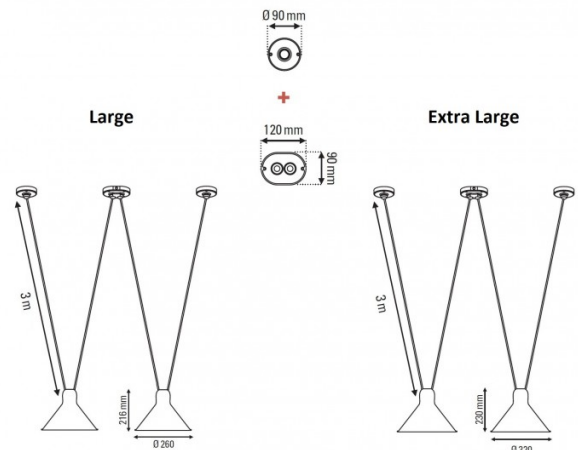

DCW éditions Les Acrobates De Gras No. 324 Conic

LA5675/4C

SOURCE: <https://www.davidvillagelighting.co.uk/product/DCW-ditions-Les-Acrobates-De-Gras-No-324-Conic/10000041>

PRODUCT DESCRIPTION

Les Acrobates De Gras No. 324 Conic Pendant Light by DCW éditions

Designed by the team at DCW éditions, the Les Acrobates De Gras No. 324 Conic pendant lamp takes two lampshades suspended by cables to create a dynamic and stunning aesthetic. The lampshades are derived from the [Lampe Gras](#), a design icon created in the 1920s by Bernard-Albin Gras. The cables are adjustable and can be placed where you want so you can create your own unique look and get the best function out of the pendant.

The shades produce a downward directed light that spreads outwards, making it perfect for hanging over tables and surfaces in homes, work settings or commercial spaces. The Les Acrobates De Gras No. 324 Conic pendant light is available to buy online in 2 sizes, large or extra large and in a black colour finish. **You can, however, choose from multiple colours and mix and match shades from others in the [Les Acrobates de Gras collection](#) to create variety and fun in your interior.** Please [contact us](#) for more information.

PRODUCT SPECIFICATION

- Light Source:** 2 x max 23W E27 LED (excluded)
- IP Code:** 20
- Dimming:** Dimmable via mains phase dimming
- Dimensions:** **Large** - Ø26cm, H 21.6cm
Extra Large - Ø32cm, H 23cm
- 12cm x 9cm central ceiling canopy
- Ø9cm round ceiling canopies
- 300cm max. cable length