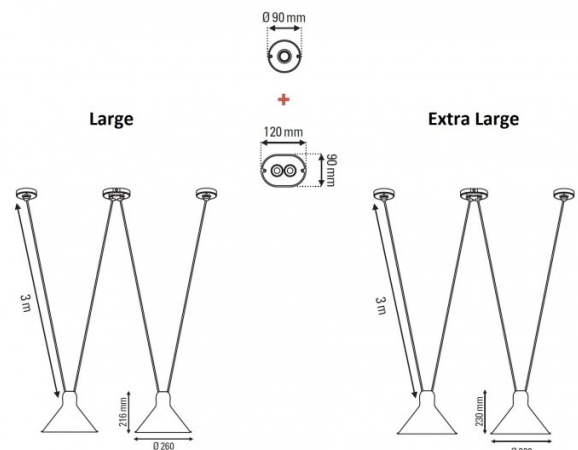

Designed by the team at DCW éditions, the Les Acrobates De Gras No. 324 Conic pendant lamp takes two lampshades suspended by cables to create a dynamic and stunning aesthetic. The lampshades are derived from the [Lampe Gras](#), a design icon created in the 1920s by Bernard-Albin Gras. The cables are adjustable and can be placed where you want so you can create your own unique look and get the best function out of the pendant.

PRODUCT SPECIFICATION

Light Source: 2 x max 23W E27 LED (excluded)

IP Code: 20

Dimming: Dimmable via mains phase dimming

Dimensions: **Large** - Ø26cm, H 21.6cm
Extra Large - Ø32cm, H 23cm

12cm x 9cm central ceiling canopy
Ø9cm round ceiling canopies
300cm max. cable length