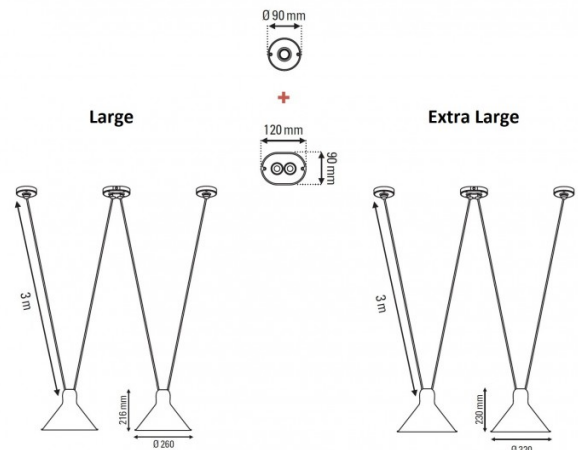

Designed by the team at DCW éditions, the Les Acrobates De Gras No. 324 Conic pendant lamp takes two lampshades suspended by cables to create a dynamic and stunning aesthetic. The lampshades are derived from the [Lampe Gras](#), a design icon created in the 1920s by Bernard-Albin Gras. The cables are adjustable and can be placed where you want so you can create your own unique look and get the best function out of the pendant.

PRODUCT SPECIFICATION

Light Source: 2 x max 23W E27 LED (excluded)

IP Code: 20

Dimming: Dimmable via mains phase dimming

Dimensions: **Large** - Ø26cm, H 21.6cm
Extra Large - Ø32cm, H 23cm

12cm x 9cm central ceiling canopy
Ø9cm round ceiling canopies
300cm max. cable length