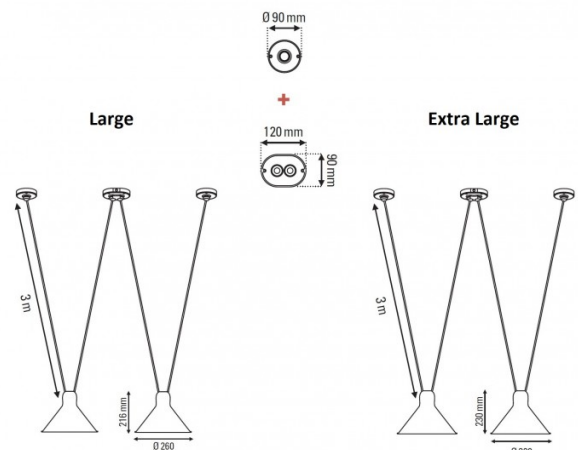

## PRODUCT SPECIFICATION

**Light Source:** 2 x max 23W E27 LED (excluded)

**IP Code:** 20

**Dimming:** Dimmable via mains phase dimming

**Dimensions:** **Large** - Ø26cm, H 21.6cm  
**Extra Large** - Ø32cm, H 23cm

12cm x 9cm central ceiling canopy  
Ø9cm round ceiling canopies  
300cm max. cable length

**For all sales and technical enquiries, please contact:**

+44 (0)114 263 4266

[info@davidvillagelighting.co.uk](mailto:info@davidvillagelighting.co.uk)