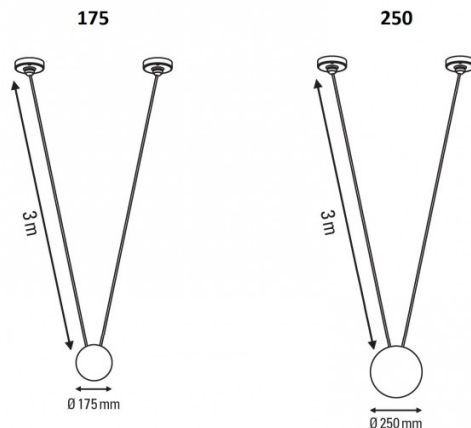

The Les Acrobates De Gras No. 323 Glass has many benefits and capabilities as it only needs to connect to one electric source, so you can position the other ceiling canopy where you want to create a dynamic and interesting look. The glass lampshade also diffuses the light creating a warm glow that spreads evenly throughout the room. This pendant is used best as a main light to provide atmospheric lighting and can also be bought in multiple to create a big illumination. Available in two sizes, the smaller 175 and the bigger 250, this pendant lamp is perfect for professional spaces and domestic settings.

This pendant light can be connected to other pendants in the range using accessories from DCW to create a magnificent display. Please [contact us](#) for more information.

PRODUCT SPECIFICATION

Light Source: 1 x max 23W E27 LED (excluded)

IP Code: 20

Dimming: Dimmable via mains phase dimming

Dimensions: 175 - Ø17.5cm
250 - Ø25cm

Ø9cm ceiling canopies
300cm max. cable length

For all sales and technical enquiries, please contact:

+44 (0)114 263 4266