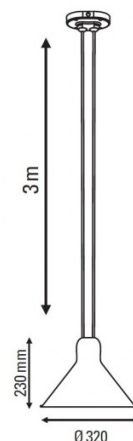

## PRODUCT SPECIFICATION

**Light Source:** 1 x max 23W E27 LED (excluded)

**IP Code:** 20

**Dimming:** Dimmable via mains phase dimming

**Dimensions:** **Large** - Ø26cm, H 21.6cm  
**Extra Large** - Ø32cm, H 23cm

12cm ceiling canopy width

9cm ceiling canopy length

300cm max. cable length

Large

Extra Large

**For all sales and technical enquiries, please contact:**

+44 (0)114 263 4266

[info@davidvillagelighting.co.uk](mailto:info@davidvillagelighting.co.uk)