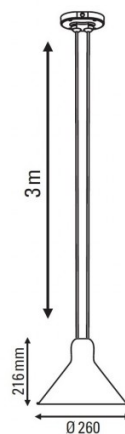

PRODUCT SPECIFICATION

Light Source: 1 x max 23W E27 LED (excluded)

IP Code: 20

Dimming: Dimmable via mains phase dimming

Dimensions: **Large** - Ø26cm, H 21.6cm
Extra Large - Ø32cm, H 23cm

12cm ceiling canopy width

9cm ceiling canopy length

300cm max. cable length

Large

Extra Large

For all sales and technical enquiries, please contact:

+44 (0)114 263 4266

info@davidvillagelighting.co.uk

www.davidvillagelighting.co.uk