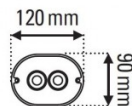

## PRODUCT SPECIFICATION

**Light Source:** 1 x max 23W E27 LED (excluded)

**IP Code:** 20

**Dimming:** Dimmable via mains phase dimming

**Dimensions:** **Large** - Ø26cm, H 21.6cm  
**Extra Large** - Ø32cm, H 23cm

12cm ceiling canopy width

9cm ceiling canopy length

300cm max. cable length

Large

Extra Large

**For all sales and technical enquiries, please contact:**

+44 (0)114 263 4266

[info@davidvillagelighting.co.uk](mailto:info@davidvillagelighting.co.uk)