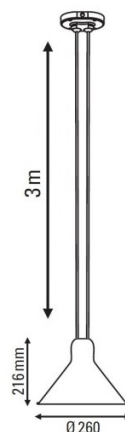

PRODUCT SPECIFICATION

Light Source: 1 x max 23W E27 LED (excluded)

IP Code: 20

Dimming: Dimmable via mains phase dimming

Dimensions: **Large** - Ø26cm, H 21.6cm
Extra Large - Ø32cm, H 23cm

12cm ceiling canopy width

9cm ceiling canopy length

300cm max. cable length

Large

Extra Large

For all sales and technical enquiries, please contact:

+44 (0)114 263 4266

info@davidvillagelighting.co.uk

www.davidvillagelighting.co.uk