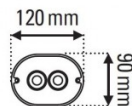

PRODUCT SPECIFICATION

Light Source: 1 x max 23W E27 LED (excluded)

IP Code: 20

Dimming: Dimmable via mains phase dimming

Dimensions: **Large** - Ø26cm, H 21.6cm
Extra Large - Ø32cm, H 23cm

12cm ceiling canopy width

9cm ceiling canopy length

300cm max. cable length

Large

Extra Large

For all sales and technical enquiries, please contact:

+44 (0)114 263 4266

info@davidvillagelighting.co.uk

www.davidvillagelighting.co.uk