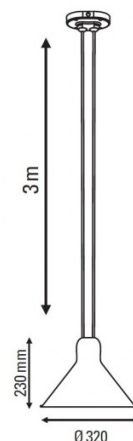

PRODUCT SPECIFICATION

Light Source: 1 x max 23W E27 LED (excluded)

IP Code: 20

Dimming: Dimmable via mains phase dimming

Dimensions: **Large** - Ø26cm, H 21.6cm
Extra Large - Ø32cm, H 23cm

12cm ceiling canopy width

9cm ceiling canopy length

300cm max. cable length

Large

Extra Large

For all sales and technical enquiries, please contact:

+44 (0)114 263 4266

info@davidvillagelighting.co.uk

www.davidvillagelighting.co.uk