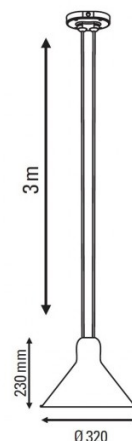

PRODUCT SPECIFICATION

Light Source: 1 x max 23W E27 LED (excluded)

IP Code: 20

Dimming: Dimmable via mains phase dimming

Dimensions: **Large** - Ø26cm, H 21.6cm
Extra Large - Ø32cm, H 23cm

12cm ceiling canopy width

9cm ceiling canopy length

300cm max. cable length

Large

Extra Large

For all sales and technical enquiries, please contact:

+44 (0)114 263 4266

info@davidvillagelighting.co.uk

www.davidvillagelighting.co.uk