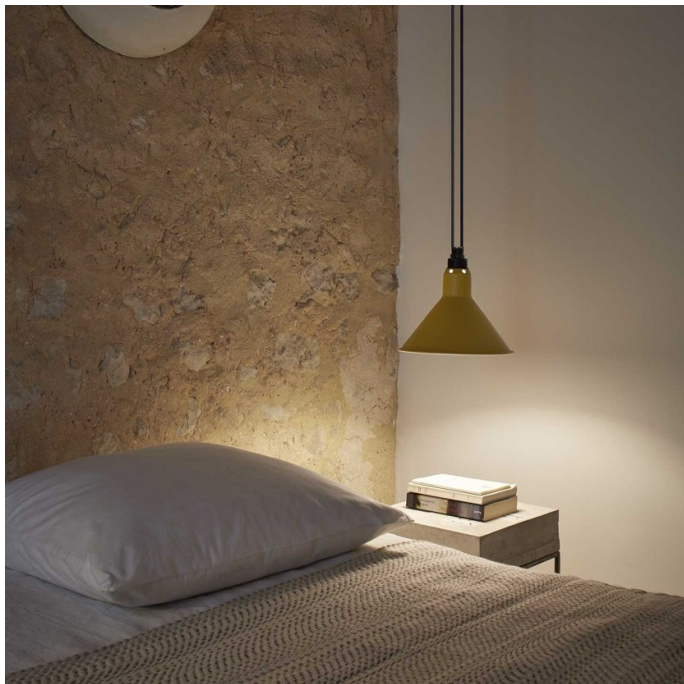

DCW éditions Les Acrobates De Gras No. 322 Conic

LA5675/CON

SOURCE: <https://www.davidvillagelighting.co.uk/product/DCW-ditions-Les-Acrobates-De-Gras-No-322-Conic/10000039>

PRODUCT DESCRIPTION

Designer: Bernard-Albin Gras

Les Acrobates De Gras No. 322 Conic Pendant Light by DCW éditions

The Les Acrobates de Gras No. 322 Conic pendant is part of the [DCW éditions Les Acrobates de Gras collection](#), which takes inspiration from trapeze artists as pendant lights hang elegantly in the air for a clever lighting solution. The pendant lamp produces a downward directed glow that would work wonderfully for hanging over tables and surfaces.

The Les Acrobates de Gras No. 322 Conic is available in 2 sizes, large or extra large, and in various colour finishes: black, blue, black/copper interior, red, raw copper, yellow and copper. The unique and classic silhouette of this pendant makes it a timeless fixture and will look beautiful in any setting for many decades to come!