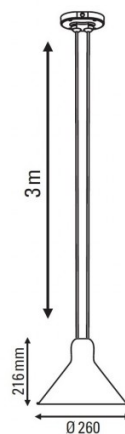

## PRODUCT SPECIFICATION

**Light Source:** 1 x max 23W E27 LED (excluded)

**IP Code:** 20

**Dimming:** Dimmable via mains phase dimming

**Dimensions:** **Large** - Ø26cm, H 21.6cm  
**Extra Large** - Ø32cm, H 23cm

12cm ceiling canopy width

9cm ceiling canopy length

300cm max. cable length

Large

Extra Large

**For all sales and technical enquiries, please contact:**

+44 (0)114 263 4266

[info@davidvillagelighting.co.uk](mailto:info@davidvillagelighting.co.uk)