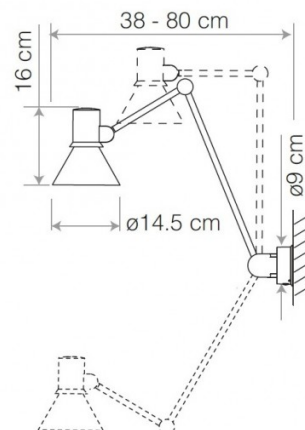

Light Source: 1 x Max 6W E27 LED (included)

IP Code: 20

Dimming: Integrated on/off switch on the product.

Dimensions: Shade: Ø14.5cm
Shade Height: 16cm
Maximum Reach: 80cm
Wall Mount: Ø9cm
Cable Length: 250cm