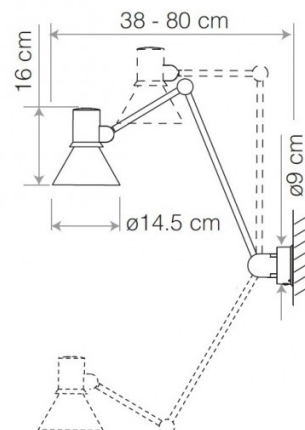

## PRODUCT SPECIFICATION

**Light Source:** 1 x Max 6W E27 LED (included)

**IP Code:** 20

**Dimming:** Integrated on/off switch on the product.

**Dimensions:** Shade: Ø14.5cm  
Shade Height: 16cm  
Maximum Reach: 80cm  
Wall Mount: Ø9cm  
Cable Length: 250cm