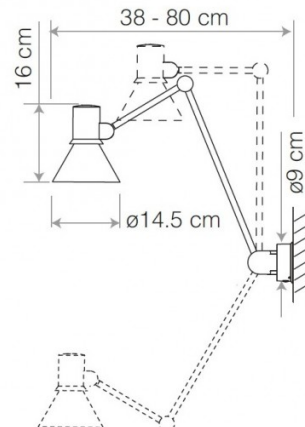

Light Source: 1 x max 6W E27 LED (included)

IP Code: 20

Dimming: Integrated on/off switch on the product

Dimensions: Ø14.5cm shade
16cm shade height
80cm max. reach
Ø9cm wall base
250cm cable length

For all sales and technical enquiries, please contact: