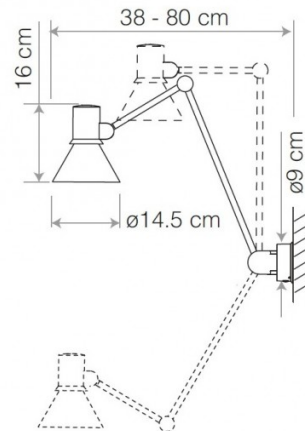

Light Source: 1 x max 6W E27 LED (included)

IP Code: 20

Dimming: Integrated on/off switch on the product

Dimensions: Ø14.5cm shade
16cm shade height
80cm max. reach
Ø9cm wall base
250cm cable length

For all sales and technical enquiries, please contact: