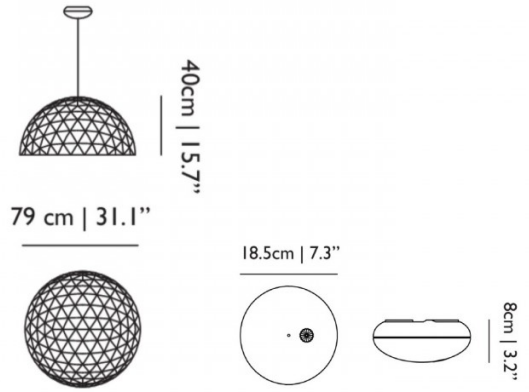

Also dimmable via a Moooi wireless dimming switch, purchased separately. Please contact us.

Dimensions: Shade: Ø79cm
Shade Height: 40cm
Ceiling Canopy: Ø18.5cm
Cable Length: 250cm

For all sales and technical enquiries, please contact: