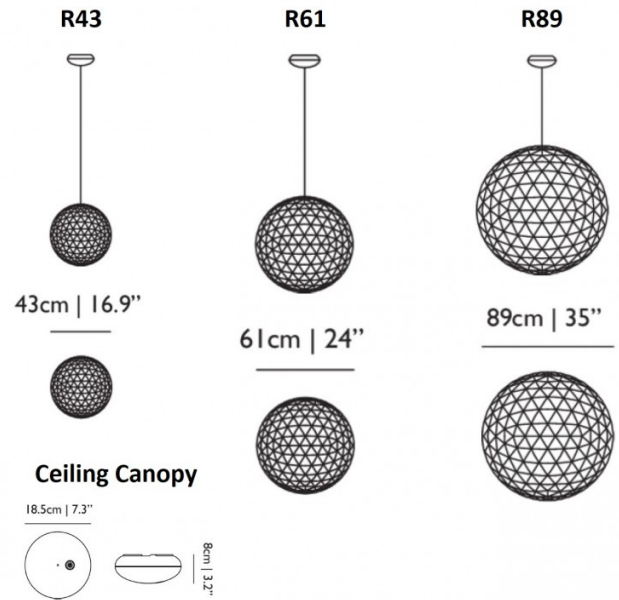

Raimond Puts was also intrigued by prime numbers which is the basis of each size of the Raimond II pendant lamp as R43, R61 and R89 are all prime numbers, representing the diameter of each sphere. This pendant light is a beautiful and mesmerising fixture, with the LED lights twinkling like stars in the night sky. Suitable for many interiors, you can use this pendant lamp as a main light in small spaces or in multiple in larger spaces for an atmospheric and warm glow.

The Raimond II LED pendant is also available in larger sizes, the R127, R163 and the R199. Please [contact us](#) for more info.

Please note that these lights are not dimmable via standard mains phase dimming. However, a Moooi wireless dimming switch is available to purchase separately which enables you to dim your Raimond II fitting without the need for additional wiring. The Wireless switch comes with a dimmable module that is fitted inside the ceiling canopy of your Moooi Raimond II. You can then use the switch to dim your Moooi Raimond II. Please [contact us](#) for further information and prices.

PRODUCT SPECIFICATION

Light Source: **R43** - 17W, 2523K, 664 Lumens
R61 - 26W, 2523K, 1134 Lumens
R89 - 40W, 2523K, 1744 Lumens

IP Code: 20

Dimming: Dimmable via Dali and Push to make dimming systems. Please consult your electrician, additional wiring may be required on site.

Also dimmable via a Moooi wireless dimming switch, purchased separately. Please contact us.

Dimensions: **R43** - Ø43cm
R61 - Ø61cm
R89 - Ø89cm

Ceiling Canopy: Ø18.5cm
Cable Length: 250cm

For all sales and technical enquiries, please contact: