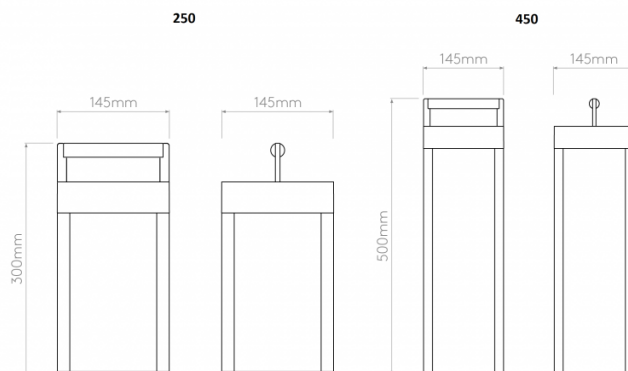

PRODUCT SPECIFICATION

Light Source: 3W, 2700K, 145 Lumens

IP Code: 44

Dimming: Integrated dimmer on the product.

Dimensions: 250:
Width: 14.5cm
Height: 30cm
Depth: 14.5cm

450:
Width: 14.5cm
Height: 50cm
Depth: 14.5cm