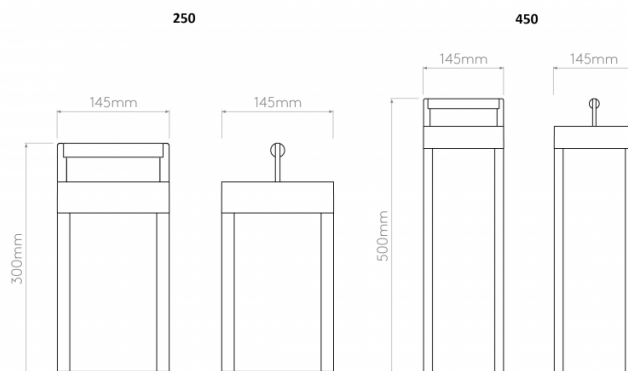

## PRODUCT SPECIFICATION

**Light Source:** 3W, 2700K, 145 Lumens

**IP Code:** 44

**Dimming:** Integrated dimmer on the product.

**Dimensions: 250:**  
Width: 14.5cm  
Height: 30cm  
Depth: 14.5cm

**450:**  
Width: 14.5cm  
Height: 50cm  
Depth: 14.5cm