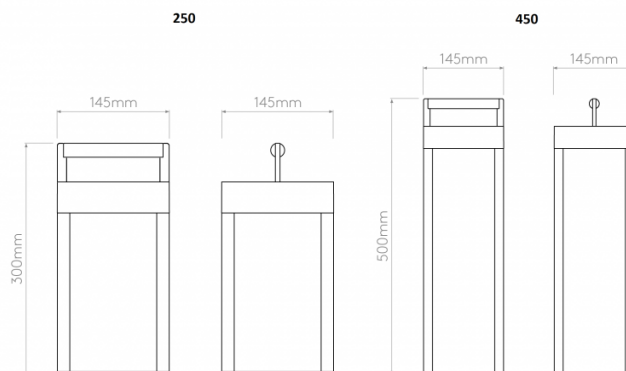

PRODUCT SPECIFICATION

- Light Source:** 3W, 2700K, 145 Lumens
- IP Code:** 44
- Dimming:** Integrated dimmer on the product.
- Dimensions:**
 - 250:**
 - Width: 14.5cm
 - Height: 30cm
 - Depth: 14.5cm
 - 450:**
 - Width: 14.5cm
 - Height: 50cm
 - Depth: 14.5cm