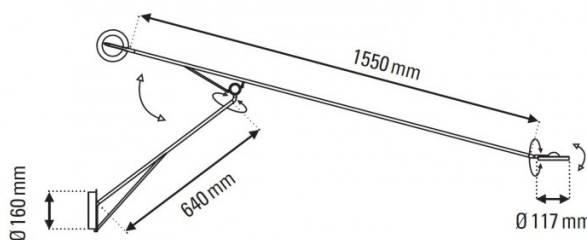

PRODUCT SPECIFICATION

Light Source: 4.45W, 2700K, 4500 lumens

IP Code: 20

Dimming: Integrated dimmer on the product

Dimensions: Ø11.7cm shade
155cm arm length
64cm base arm length
Ø16cm wall base

For all sales and technical enquiries, please contact: