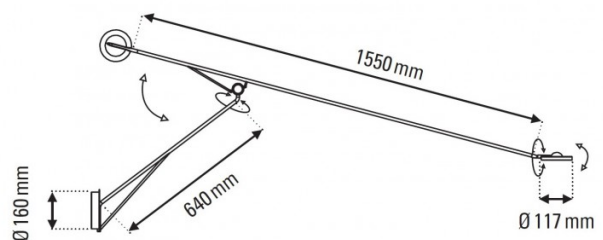

PRODUCT SPECIFICATION

- Light Source:** 4.45W, 2700K, 4500 lumens
- IP Code:** 20
- Dimming:** Integrated dimmer on the product
- Dimensions:**
 - Ø11.7cm shade
 - 155cm arm length
 - 64cm base arm length
 - Ø16cm wall base