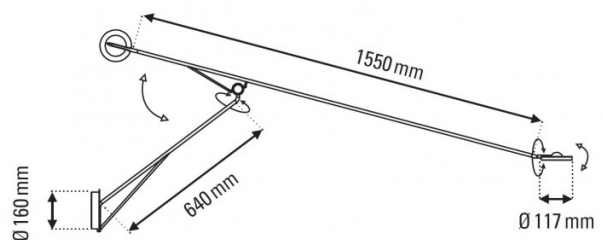

PRODUCT SPECIFICATION

- Light Source:** 4.45W, 2700K, 4500 lumens
- IP Code:** 20
- Dimming:** Integrated dimmer on the product
- Dimensions:** Ø11.7cm shade
155cm arm length
64cm base arm length
Ø16cm wall base