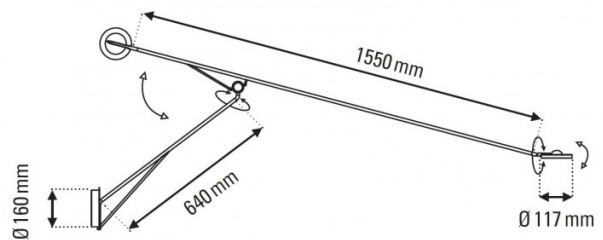

## PRODUCT SPECIFICATION

- Light Source:** 4.45W, 2700K, 4500 lumens
- IP Code:** 20
- Dimming:** Integrated dimmer on the product
- Dimensions:** Ø11.7cm shade  
155cm arm length  
64cm base arm length  
Ø16cm wall base