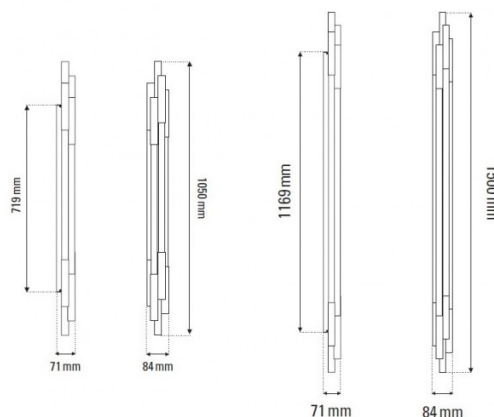

The ORG wall lamp can be used in many settings, whether you want to install horizontally or vertically, as a handy light, to line corridors or create atmosphere in a large room. The ORG has an integrated LED light source to produce an efficient glow which also spreads evenly as the source is concealed and diffused. Available in 2 sizes, the smaller ORG W 1050 and the larger ORG W 1500, you can mix and match versions to create variety and you could pair with other lights from the series for a coherent lighting design.

PRODUCT SPECIFICATION

Light Source: **ORG W 1050** - 12W, 2700K, 1200 lumens
ORG W 1500 - 17W, 2700K, 1700 lumens

IP Code: 20

Dimming: Dimmable via Triac dimming

Dimensions: **ORG W 1050:**
8.4cm width
105cm height
7.1cm depth
71.9cm wall base height

ORG W 1500:
8.4cm width
150cm height
7.1cm depth
116.9cm wall base height

ORG W 1050

ORG W 1500

For all sales and technical enquiries, please contact:

+44 (0)114 263 4266

info@davidvillagelighting.co.uk

www.davidvillagelighting.co.uk