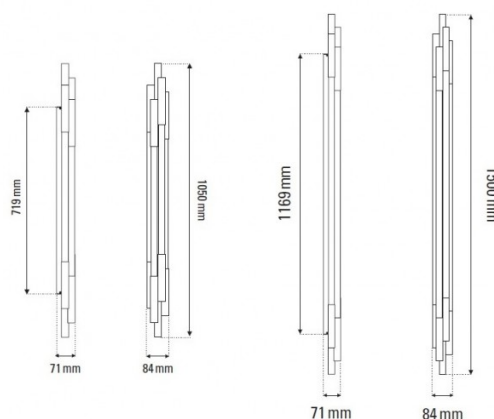

The ORG wall lamp can be used in many settings, whether you want to install horizontally or vertically, as a handy light, to line corridors or create atmosphere in a large room. The ORG has an integrated LED light source to produce an efficient glow which also spreads evenly as the source is concealed and diffused. Available in 2 sizes, the smaller ORG W 1050 and the larger ORG W 1500, you can mix and match versions to create variety and you could pair with other lights from the series for a coherent lighting design.

PRODUCT SPECIFICATION

Light Source: **ORG W 1050** - 12W, 2700K, 1200 lumens
ORG W 1500 - 17W, 2700K, 1700 lumens

IP Code: 20

Dimming: Dimmable via Triac dimming

Dimensions: ORG W 1050:
8.4cm width
105cm height
7.1cm depth
71.9cm wall base height

ORG W 1500:
8.4cm width
150cm height
7.1cm depth
116.9cm wall base height

ORG W 1050

ORG W 1500

For all sales and technical enquiries, please contact:

+44 (0)114 263 4266

info@davidvillagelighting.co.uk

www.davidvillagelighting.co.uk