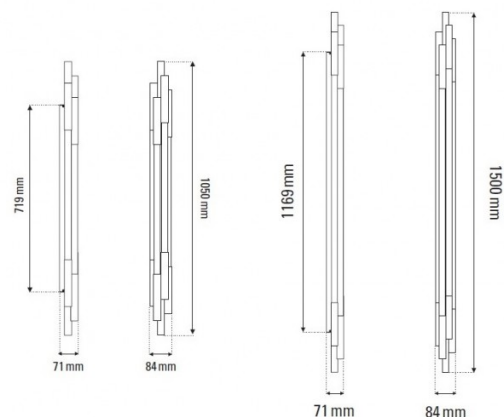

The ORG wall lamp can be used in many settings, whether you want to install horizontally or vertically, as a handy light, to line corridors or create atmosphere in a large room. The ORG has an integrated LED light source to produce an efficient glow which also spreads evenly as the source is concealed and diffused. Available in 2 sizes, the smaller ORG W 1050 and the larger ORG W 1500, you can mix and match versions to create variety and you could pair with other lights from the series for a coherent lighting design.

## PRODUCT SPECIFICATION

**Light Source:** **ORG W 1050** - 12W, 2700K, 1200 lumens  
**ORG W 1500** - 17W, 2700K, 1700 lumens

**IP Code:** 20

**Dimming:** Dimmable via Triac dimming

**Dimensions: ORG W 1050:**  
8.4cm width  
105cm height  
7.1cm depth  
71.9cm wall base height

**ORG W 1500:**  
8.4cm width  
150cm height  
7.1cm depth  
116.9cm wall base height

ORG W 1050

ORG W 1500

**For all sales and technical enquiries, please contact:**

+44 (0)114 263 4266

[info@davidvillagelighting.co.uk](mailto:info@davidvillagelighting.co.uk)