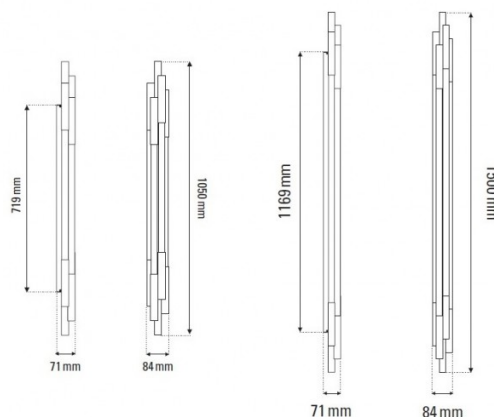

The ORG wall lamp can be used in many settings, whether you want to install horizontally or vertically, as a handy light, to line corridors or create atmosphere in a large room. The ORG has an integrated LED light source to produce an efficient glow which also spreads evenly as the source is concealed and diffused. Available in 2 sizes, the smaller ORG W 1050 and the larger ORG W 1500, you can mix and match versions to create variety and you could pair with other lights from the series for a coherent lighting design.

PRODUCT SPECIFICATION

Light Source: **ORG W 1050** - 12W, 2700K, 1200 lumens
ORG W 1500 - 17W, 2700K, 1700 lumens

IP Code: 20

Dimming: Dimmable via Triac dimming

Dimensions: ORG W 1050:
8.4cm width
105cm height
7.1cm depth
71.9cm wall base height

ORG W 1500:
8.4cm width
150cm height
7.1cm depth
116.9cm wall base height

ORG W 1050

ORG W 1500

For all sales and technical enquiries, please contact:

+44 (0)114 263 4266

info@davidvillagelighting.co.uk

www.davidvillagelighting.co.uk