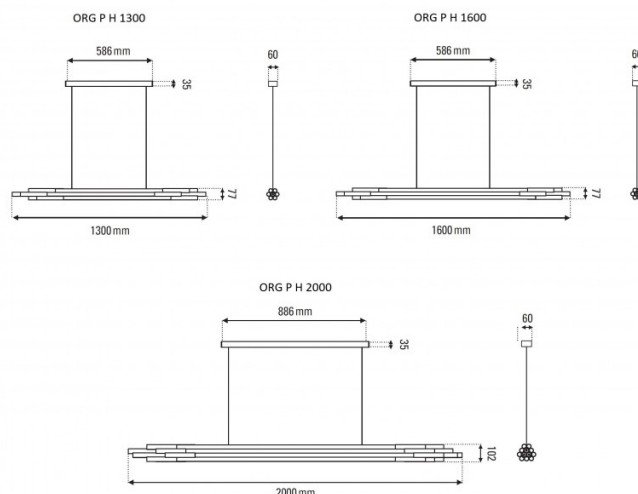

DCW éditions ORG P Horizontal LED Pendant

LA10401/H

SOURCE: <https://www.davidvillagelighting.co.uk/product/DCW-ditions-ORG-P-Horizontal-LED-Pendant/10000008>

PRODUCT DESCRIPTION

Designer: Sebastian Summa

ORG P Horizontal LED Pendant Light by DCW éditions

Inspired by science fiction and astronomy, designer Sebastian Summa has created the [DCW éditions ORG collection](#), a beautiful range that resembles shooting stars. The ORG Horizontal pendant is made from opal glass and metal, consisting of multiple tubes combined together to produce a multi-layered and graphic silhouette.

The opal white and brass colour combination creates a sophisticated and elegant look, perfect for use in many settings, whether at home or in a professional space. The ORG Horizontal suspension comes in 3 sizes, the ORG P H 1300, the ORG P H 1600 and the ORG P H 2000 with the numbers representing the width of each pendant light. A poetic and magical pendant lamp, the ORG Horizontal will look gorgeous in your interior and will provide a diffused, inviting glow.

PRODUCT SPECIFICATION

Light Source: **ORG P H 1300** - 17W, 2700K, 1700 lumens
ORG P H 1600 - 22W, 2700K, 2200 lumens
ORG P H 2000 - 27W, 2700K, 2700 lumens

IP Code: 20

Dimming: Dimmable via Triac dimming

Dimensions: **ORG P H 1300:**
130cm width
7.7cm height
58.6cm ceiling canopy width

ORG P H 1600:
160cm width
7.7cm height
58.6cm ceiling canopy width

ORG P H 2000:
200cm width
10.2cm height
88.6cm ceiling canopy width

300cm cable length