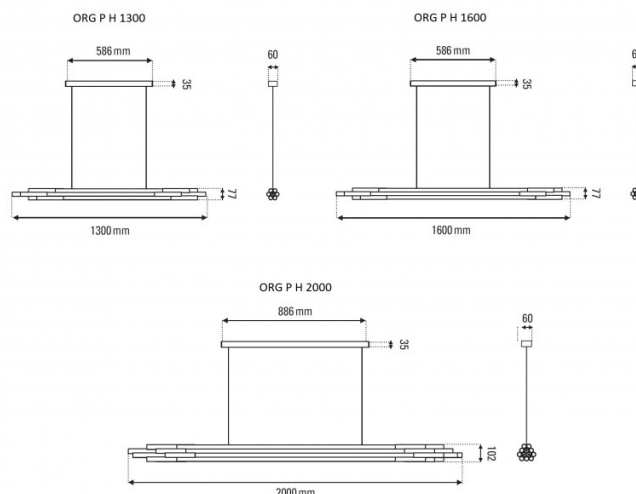

DCW éditions ORG P Horizontal LED Pendant

LA10401/H

SOURCE: <https://www.davidvillagelighting.co.uk/product/DCW-ditions-ORG-P-Horizontal-LED-Pendant/10000008>

PRODUCT DESCRIPTION

Designer: Sebastian Summa

ORG P Horizontal LED Pendant Light by DCW éditions

Inspired by science fiction and astronomy, designer Sebastian Summa has created the [DCW éditions ORG collection](#), a beautiful range that resembles shooting stars. The ORG Horizontal pendant is made from opal glass and metal, consisting of multiple tubes combined together to produce a multi-layered and graphic silhouette.

The opal white and brass colour combination creates a sophisticated and elegant look, perfect for use in many settings, whether at home or in a professional space. The ORG Horizontal suspension comes in 3 sizes, the ORG P H 1300, the ORG P H 1600 and the ORG P H 2000 with the numbers representing the width of each pendant light. A poetic and magical pendant lamp, the ORG Horizontal will look gorgeous in your interior and will provide a diffused, inviting glow.

PRODUCT SPECIFICATION

Light Source: **ORG P H 1300** - 17W, 2700K, 1700 lumens
ORG P H 1600 - 22W, 2700K, 2200 lumens
ORG P H 2000 - 27W, 2700K, 2700 lumens

IP Code: 20

Dimming: Dimmable via Triac dimming

Dimensions: **ORG P H 1300:**
130cm width
7.7cm height
58.6cm ceiling canopy width

ORG P H 1600:
160cm width
7.7cm height
58.6cm ceiling canopy width

ORG P H 2000:
200cm width
10.2cm height
88.6cm ceiling canopy width

300cm cable length