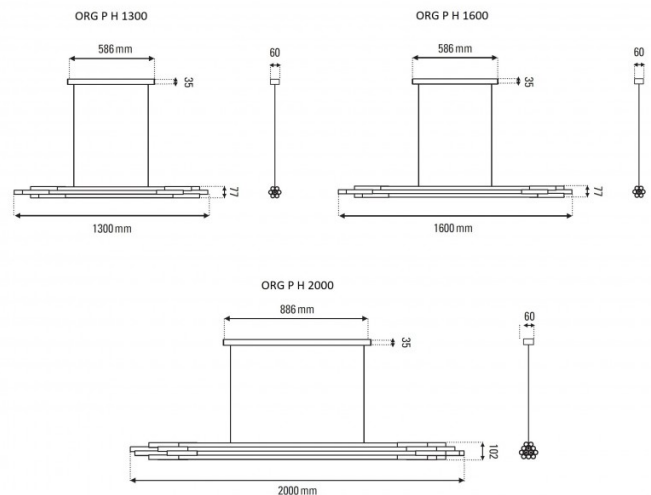

DCW éditions ORG P Horizontal LED Pendant

LA10401/H

SOURCE: <https://www.davidvillagelighting.co.uk/product/DCW-ditions-ORG-P-Horizontal-LED-Pendant/10000008>

PRODUCT DESCRIPTION

Designer: Sebastian Summa

ORG P Horizontal LED Pendant Light by DCW éditions

Inspired by science fiction and astronomy, designer Sebastian Summa has created the [DCW éditions ORG collection](#), a beautiful range that resembles shooting stars. The ORG Horizontal pendant is made from opal glass and metal, consisting of multiple tubes combined together to produce a multi-layered and graphic silhouette.

The opal white and brass colour combination creates a sophisticated and elegant look, perfect for use in many settings, whether at home or in a professional space. The ORG Horizontal suspension comes in 3 sizes, the ORG P H 1300, the ORG P H 1600 and the ORG P H 2000 with the numbers representing the width of each pendant light. A poetic and magical pendant lamp, the ORG Horizontal will look gorgeous in your interior and will provide a diffused, inviting glow.

PRODUCT SPECIFICATION

Light Source: **ORG P H 1300** - 17W, 2700K, 1700 lumens
ORG P H 1600 - 22W, 2700K, 2200 lumens
ORG P H 2000 - 27W, 2700K, 2700 lumens

IP Code: 20

Dimming: Dimmable via Triac dimming

Dimensions: **ORG P H 1300:**
130cm width
7.7cm height
58.6cm ceiling canopy width

ORG P H 1600:
160cm width
7.7cm height
58.6cm ceiling canopy width

ORG P H 2000:
200cm width
10.2cm height
88.6cm ceiling canopy width

300cm cable length