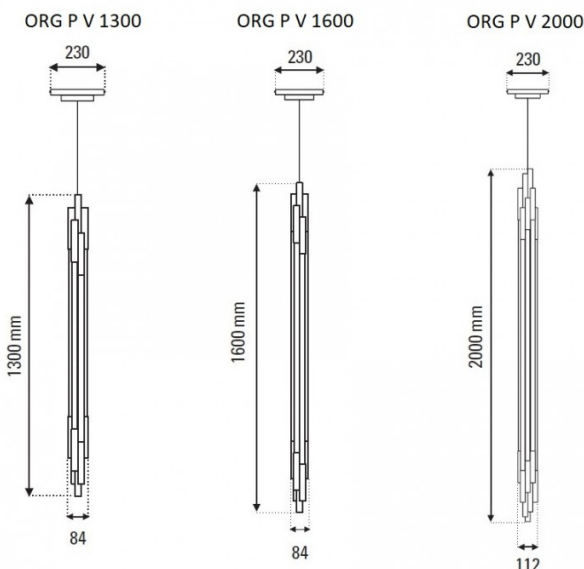

### ORG P Vertical LED Pendant Light by DCW éditions

Designed by Sebastian Summa, the ORG Vertical pendant is inspired by astronomy and science fiction, taking on the form of a shooting star. The pendant light is made from glass and metal and has a beautiful colour combination of opal white and brass for an elegant and refined aesthetic. The integrated LED light source is concealed by the glass tubes, allowing for a warm diffusion that creates a gorgeous ambience in your interior.

The ORG Vertical pendant lamp is available in 3 sizes, the ORG P V 1300, ORG P V 1600 and the ORG P V 2000, with the number signifying the height of each suspension. With a cosmic feel, this pendant is truly a magnificent marvel and will add a touch of magic and act as a functional decoration in any space. Match with other lights from the [DCW éditions ORG collection](#) for a consistent lighting scheme.

## PRODUCT SPECIFICATION

**Light Source:** **ORG P V 1300** - 17W, 2700K, 1700 lumens  
**ORG P V 1600** - 22W, 2700K, 2200 lumens  
**ORG P V 2000** - 27W, 2700K, 2700 lumens

**IP Code:** 20

**Dimming:** Dimmable via Triac dimming

**Dimensions:** **ORG P V 1300** - H 130cm, W 8.4cm  
**ORG P V 1600** - H 160cm, W 8.4cm  
**ORG P V 2000** - H 200cm, W 11.2cm

Ø23cm ceiling canopy  
 300cm cable length

**For all sales and technical enquiries, please contact:**