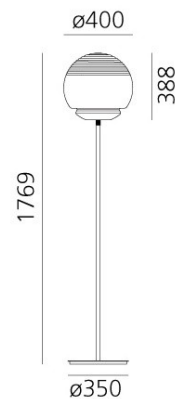

Inspired by the art of clockmaking, the designer Atelier Oi introduces a 3 rod metal mechanism into a glass globe for the Vitruvio floor light. The rods support the lampshade, being an innovative and intelligent use of mechanics to create a beautiful and poetic aesthetic. The glass shade has a gorgeous shape that also has lines in the top to reduce glare and provide an even, diffused glow.

PRODUCT SPECIFICATION

Light Source: 1 x Max 21W E27 LED (excluded)

IP Code: 20

Dimming: In line dimmer included on cable.

Dimensions: Shade: Ø40cm
Shade Height: 38.8cm
Height: 176.9cm
Base: Ø35cm

For all sales and technical enquiries, please contact: