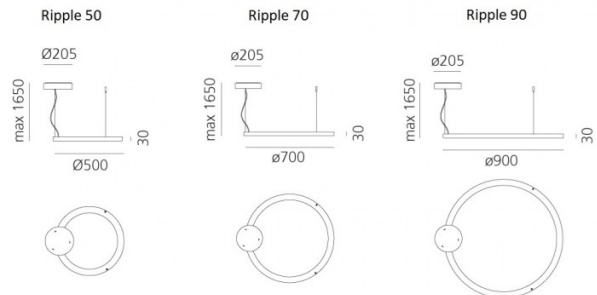

Artemide

Artemide Ripple LED  
Suspension

LA10400

SOURCE: <https://www.davidvillagelighting.co.uk/product/Artemide-Ripple-LED-Suspension/10000005>

PRODUCT DESCRIPTION

Designer: BIG

Ripple LED Suspension Light by  
Artemide

Designed by BIG, the Ripple pendant light has an elemental aesthetic, created with the idea of space and function and how it will best perform in spaces. Consisting of a simple circular structure, the Ripple pendant has an integrated LED light source which is long-lasting and efficient, producing a glow that is perfect to use as a main light.

The suspension comes in 3 sizes, the Ripple 50, Ripple 70, Ripple 90, allowing for many possibilities as you can combine sizes to create a masterpiece of configurations. A minimalist and contemporary light, the Ripple suspension can be used in many spaces as the effective and modern design can lend itself to a whole host of settings.

This pendant lamp is also available with a fabric acoustic diffuser for a warmer illumination. Please [contact us](#) for more information and prices.

PRODUCT SPECIFICATION

- Light Source:** Ripple 50 - 50W, 3000K, 3089 lumens  
Ripple 70 - 50W, 3000K, 3339 lumens  
Ripple 90 - 50W, 3000K, 3378 lumens
- IP Code:** 20
- Dimming:** Dimmable via Dali/1-10v/push to make/ switch dimming systems. Please consult your electrician, additional wiring may be required on site.
- Dimensions:** Ripple 50 - Ø50cm, H 3cm  
Ripple 70 - Ø70cm, H 3cm  
Ripple 90 - Ø90cm, H 3cm