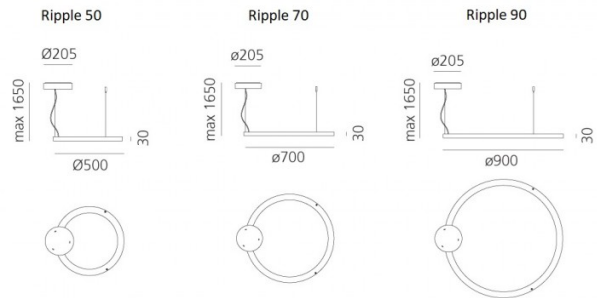

Artemide Ripple LED Suspension

LA10400

SOURCE: <https://www.davidvillagelighting.co.uk/product/Artemide-Ripple-LED-Suspension/10000005>

PRODUCT DESCRIPTION

Designer: BIG

Ripple LED Suspension Light by Artemide

Designed by BIG, the Ripple pendant light has an elemental aesthetic, created with the idea of space and function and how it will best perform in spaces. Consisting of a simple circular structure, the Ripple pendant has an integrated LED light source which is long-lasting and efficient, producing a glow that is perfect to use as a main light.

The suspension comes in 3 sizes, the Ripple 50, Ripple 70, Ripple 90, allowing for many possibilities as you can combine sizes to create a masterpiece of configurations. A minimalist and contemporary light, the Ripple suspension can be used in many spaces as the effective and modern design can lend itself to a whole host of settings.

This pendant lamp is also available with a fabric acoustic diffuser for a warmer illumination. Please [contact us](#) for more information and prices.

PRODUCT SPECIFICATION

- Light Source:** **Ripple 50** - 50W, 3000K, 3089 lumens
Ripple 70 - 50W, 3000K, 3339 lumens
Ripple 90 - 50W, 3000K, 3378 lumens
- IP Code:** 20
- Dimming:** Dimmable via Dali/1-10v/push to make/ switch dimming systems. Please consult your electrician, additional wiring may be required on site.
- Dimensions:** **Ripple 50** - Ø50cm, H 3cm
Ripple 70 - Ø70cm, H 3cm
Ripple 90 - Ø90cm, H 3cm