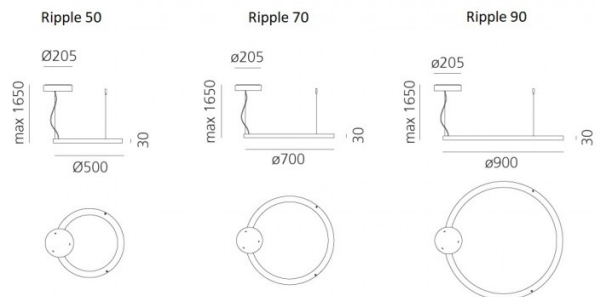

Artemide

Artemide Ripple LED
Suspension

LA10400

SOURCE: <https://www.davidvillagelighting.co.uk/product/Artemide-Ripple-LED-Suspension/10000005>

PRODUCT DESCRIPTION

Designer: BIG

Ripple LED Suspension Light by
Artemide

Designed by BIG, the Ripple pendant light has an elemental aesthetic, created with the idea of space and function and how it will best perform in spaces. Consisting of a simple circular structure, the Ripple pendant has an integrated LED light source which is long-lasting and efficient, producing a glow that is perfect to use as a main light.

The suspension comes in 3 sizes, the Ripple 50, Ripple 70, Ripple 90, allowing for many possibilities as you can combine sizes to create a masterpiece of configurations. A minimalist and contemporary light, the Ripple suspension can be used in many spaces as the effective and modern design can lend itself to a whole host of settings.

This pendant lamp is also available with a fabric acoustic diffuser for a warmer illumination. Please [contact us](#) for more information and prices.

PRODUCT SPECIFICATION

- Light Source:** Ripple 50 - 50W, 3000K, 3089 lumens
Ripple 70 - 50W, 3000K, 3339 lumens
Ripple 90 - 50W, 3000K, 3378 lumens
- IP Code:** 20
- Dimming:** Dimmable via Dali/1-10v/push to make/ switch dimming systems. Please consult your electrician, additional wiring may be required on site.
- Dimensions:** Ripple 50 - Ø50cm, H 3cm
Ripple 70 - Ø70cm, H 3cm
Ripple 90 - Ø90cm, H 3cm