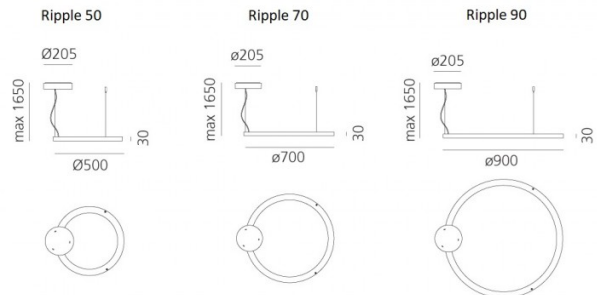

Artemide

Artemide Ripple LED Suspension

LA10400

SOURCE: <https://www.davidvillagelighting.co.uk/product/Artemide-Ripple-LED-Suspension/10000005>

PRODUCT DESCRIPTION

Designer: BIG

Ripple LED Suspension Light by Artemide

Designed by BIG, the Ripple pendant light has an elemental aesthetic, created with the idea of space and function and how it will best perform in spaces. Consisting of a simple circular structure, the Ripple pendant has an integrated LED light source which is long-lasting and efficient, producing a glow that is perfect to use as a main light.

The suspension comes in 3 sizes, the Ripple 50, Ripple 70, Ripple 90, allowing for many possibilities as you can combine sizes to create a masterpiece of configurations. A minimalist and contemporary light, the Ripple suspension can be used in many spaces as the effective and modern design can lend itself to a whole host of settings.

This pendant lamp is also available with a fabric acoustic diffuser for a warmer illumination. Please [contact us](#) for more information and prices.

PRODUCT SPECIFICATION

- Light Source:** **Ripple 50** - 50W, 3000K, 3089 lumens
Ripple 70 - 50W, 3000K, 3339 lumens
Ripple 90 - 50W, 3000K, 3378 lumens
- IP Code:** 20
- Dimming:** Dimmable via Dali/1-10v/push to make/ switch dimming systems. Please consult your electrician, additional wiring may be required on site.
- Dimensions:** **Ripple 50** - Ø50cm, H 3cm
Ripple 70 - Ø70cm, H 3cm
Ripple 90 - Ø90cm, H 3cm