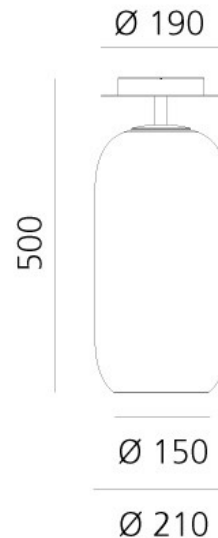

For all sales and technical enquiries, please contact:

+44 (0)114 263 4266

info@davidvillagelighting.co.uk

www.davidvillagelighting.co.uk