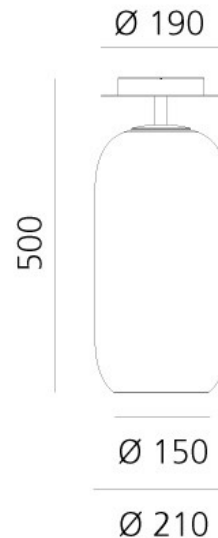

Artemide

Artemide Gople Ceiling Light

LA5921/C

SOURCE: <https://www.davidvillagelighting.co.uk/product/Artemide-Gople-Ceiling-Light/10000003>

PRODUCT DESCRIPTION

Designer: BIG

Gople Ceiling Light by Artemide

The Gople ceiling light is the larger version of the [Gople Mini](#) and can be used in a wide variety of settings, perfect for homes and commercial spaces. The ceiling light has an aluminium ceiling base and a blown glass lampshade that has a gradual colour effect. This effect is created by using an ancient Venetian technique and a special vacuum process to create the metallic colours.

PRODUCT SPECIFICATION

- Light Source:** 1 x max 20W E27 LED (excluded)
IP Code: 20
Dimming: Dimmable via mains phase dimming
Dimensions: Ø21cm
 50cm height
 Ø19cm ceiling base

For all sales and technical enquiries, please contact: