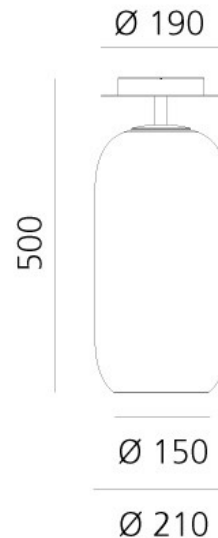

## PRODUCT DESCRIPTION

Designer: BIG

## PRODUCT SPECIFICATION

- Light Source:** 1 x max 20W E27 LED (excluded)
- IP Code:** 20
- Dimming:** Dimmable via mains phase dimming
- Dimensions:** Ø21cm  
50cm height  
Ø19cm ceiling base

For all sales and technical enquiries, please contact: