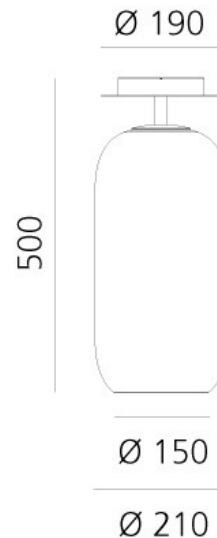

## PRODUCT SPECIFICATION

**Light Source:** 1 x max 20W E27 LED (excluded)

**IP Code:** 20

**Dimming:** Dimmable via mains phase dimming

**Dimensions:** Ø21cm  
50cm height  
Ø19cm ceiling base

For all sales and technical enquiries, please contact: