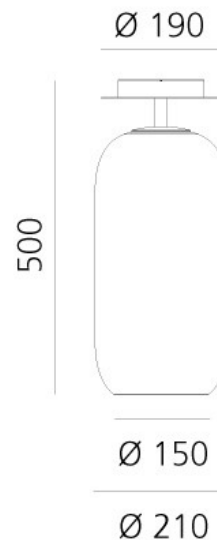

## PRODUCT DESCRIPTION

Designer: BIG

## PRODUCT SPECIFICATION

- Light Source:** 1 x max 20W E27 LED (excluded)  
**IP Code:** 20  
**Dimming:** Dimmable via mains phase dimming  
**Dimensions:** Ø21cm  
 50cm height  
 Ø19cm ceiling base

For all sales and technical enquiries, please contact: